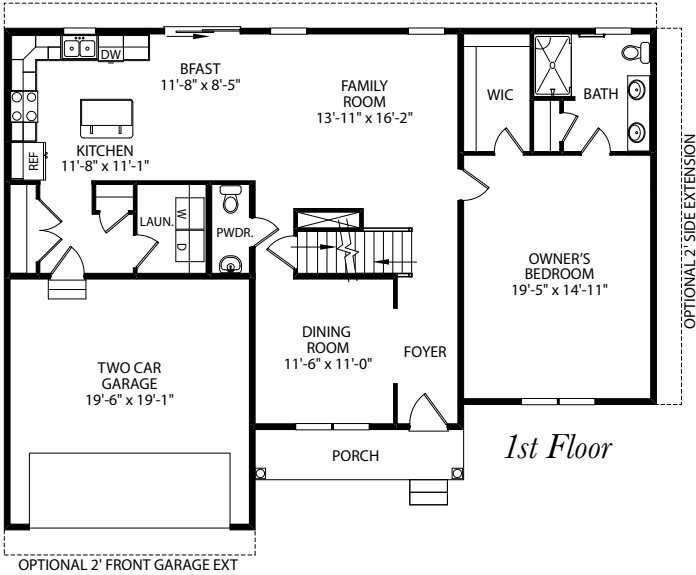

The Ashlyn

Two Story Home

Standard Elevation

Optional Elevations

www.jamyershomes.com

The Builder Of *Choices*

The Ashlyn

2,401 Sq. Ft. Living Space

OPTIONAL 2 BATH OPTION

2nd Floor

OPTIONAL 2' REAR EXTENSION

1st Floor

Foundation

www.jamyershomes.com

160 Ram Drive, Hanover, PA, 17331 | 717.632.9406 | 1.800.368.9990

Details and dimensions on floor plans are approximate and subject to change. Appearance of actual house may vary from model photographs shown.