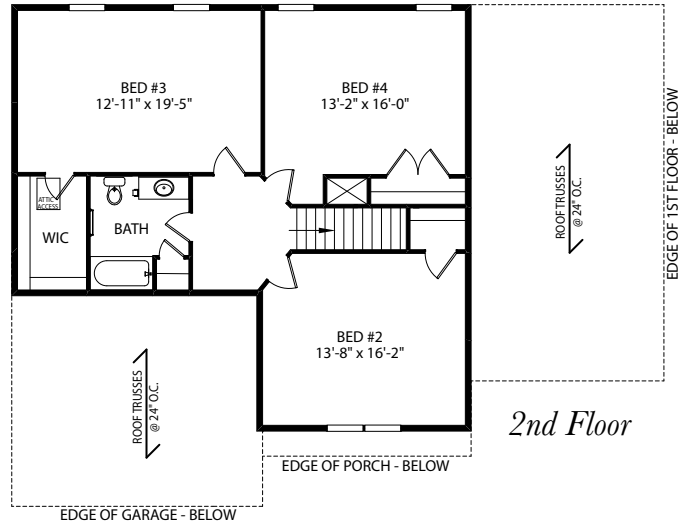

The Ashlyn

Two Story Home

Standard Elevation

Optional Elevations

www.jamyershomes.com

The Builder Of *Choices*

The Ashlyn

2,401 Sq. Ft. Living Space

OPTIONAL 2 BATH OPTION

2nd Floor

OPTIONAL 2' REAR EXTENSION

1st Floor

Foundation

www.jamyershomes.com

160 Ram Drive, Hanover, PA, 17331 | 717.632.9406 | 1.800.368.9990

Details and dimensions on floor plans are approximate and subject to change. Appearance of actual house may vary from model photographs shown.