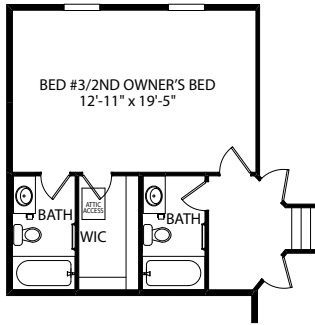

The Ashlyn

Two Story Home

Standard Elevation

Optional Elevations

www.jamyershomes.com

The Builder Of *Choices*

The Ashlyn

2,401 Sq. Ft. Living Space

OPTIONAL 2 BATH OPTION

2nd Floor

OPTIONAL 2' REAR EXTENSION

1st Floor

Foundation

www.jamyershomes.com

160 Ram Drive, Hanover, PA, 17331 | 717.632.9406 | 1.800.368.9990

Details and dimensions on floor plans are approximate and subject to change. Appearance of actual house may vary from model photographs shown.