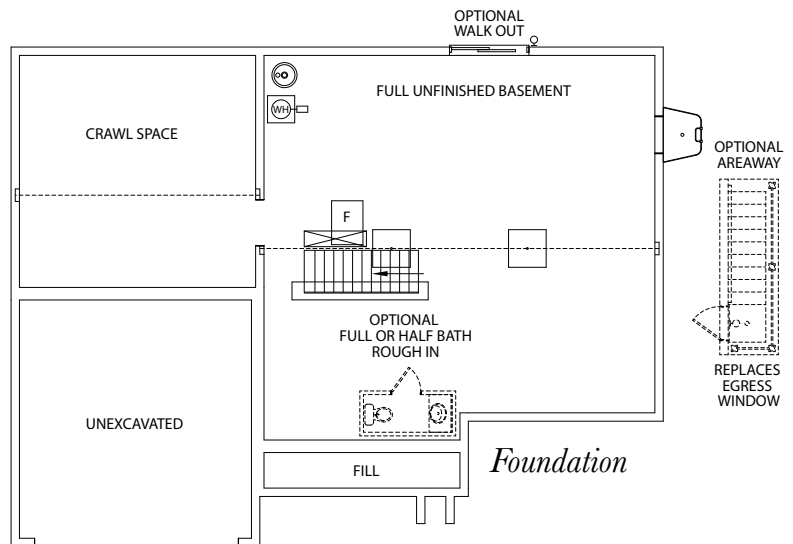

The Ashlyn

Two Story Home

Standard Elevation

Optional Elevations

www.jamyershomes.com

The Builder Of *Choices*

The Ashlyn

2,401 Sq. Ft. Living Space

OPTIONAL 2 BATH OPTION

2nd Floor

OPTIONAL 2' REAR EXTENSION

1st Floor

Foundation

www.jamyershomes.com

160 Ram Drive, Hanover, PA, 17331 | 717.632.9406 | 1.800.368.9990

Details and dimensions on floor plans are approximate and subject to change. Appearance of actual house may vary from model photographs shown.