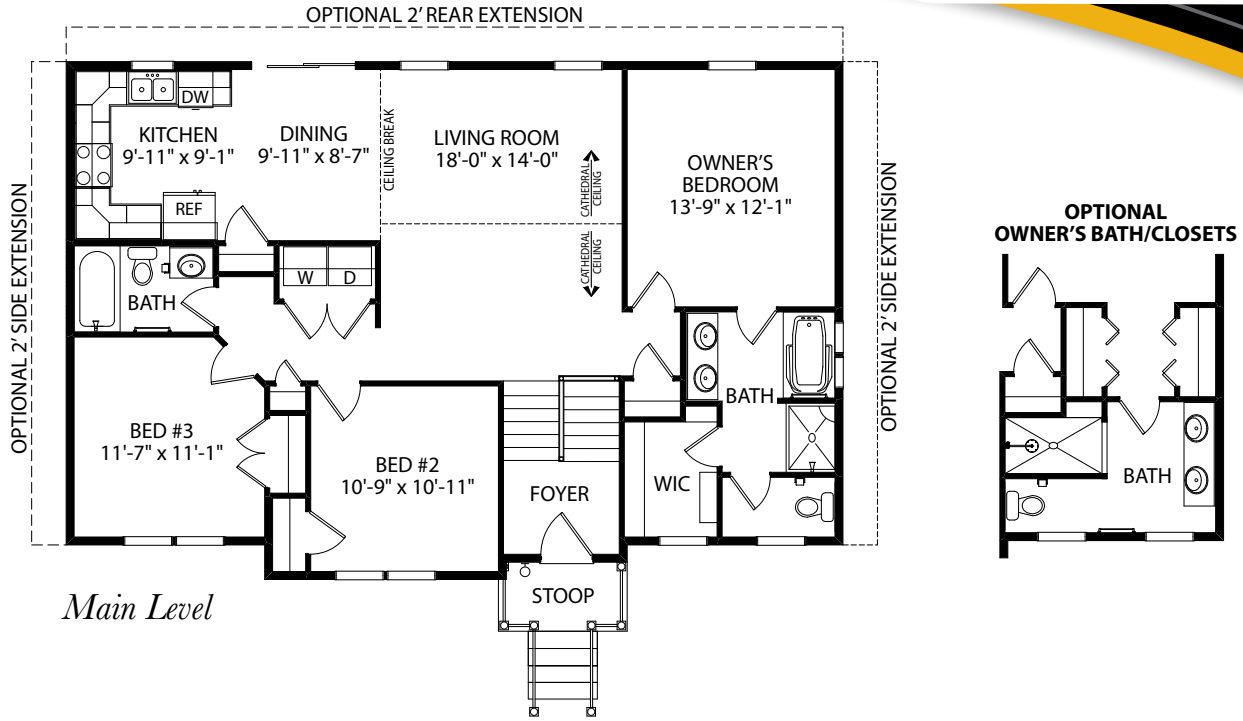

The Aspen II

Split Foyer Home

Standard Elevation

Optional Elevations

www.jamyershomes.com

The Builder Of *Choices*

The Aspen II

1,334 Sq. Ft. Living Space