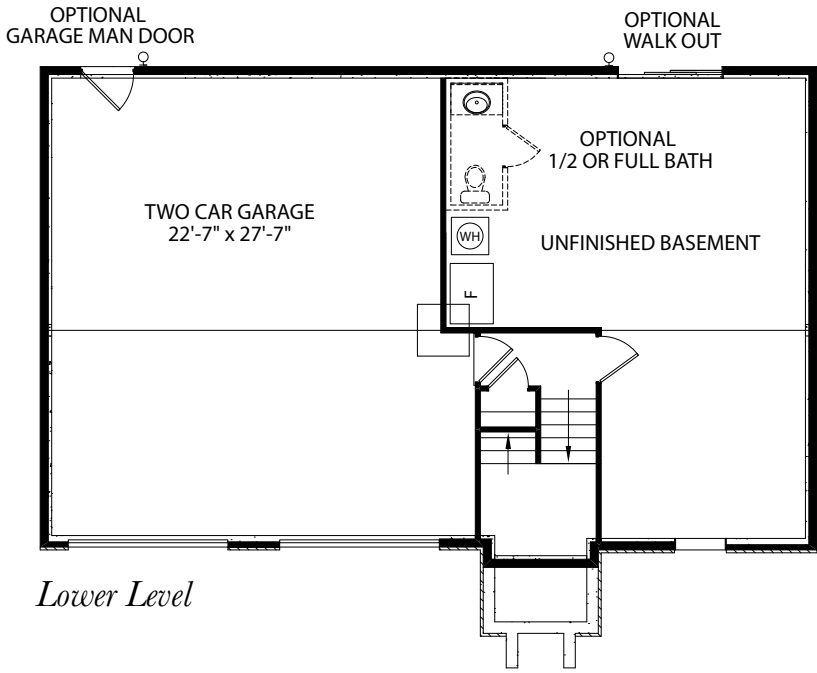

The Aspen II

Split Foyer Home

Standard Elevation

Optional Elevations

www.jamyershomes.com

The Builder Of *Choices*

The Aspen II

1,334 Sq. Ft. Living Space