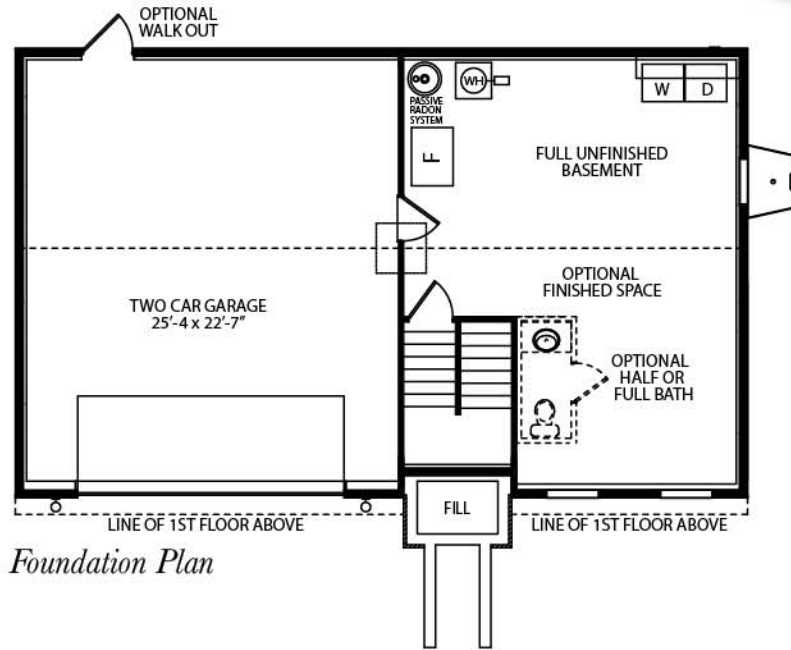

The Liberty

Split Foyer Home

Standard Elevation

Optional Elevations

www.jamyershomes.com

The Builder Of *Choices*

The Liberty

1,217 Sq. Ft. Living Space

Foundation Plan

1st Floor

www.jamyershomes.com

160 Ram Drive, Hanover, PA, 17331 | 717.632.9406 | 1.800.368.9990

Details and dimensions on floor plans are approximate and subject to change. Appearance of actual house may vary from model photographs shown.