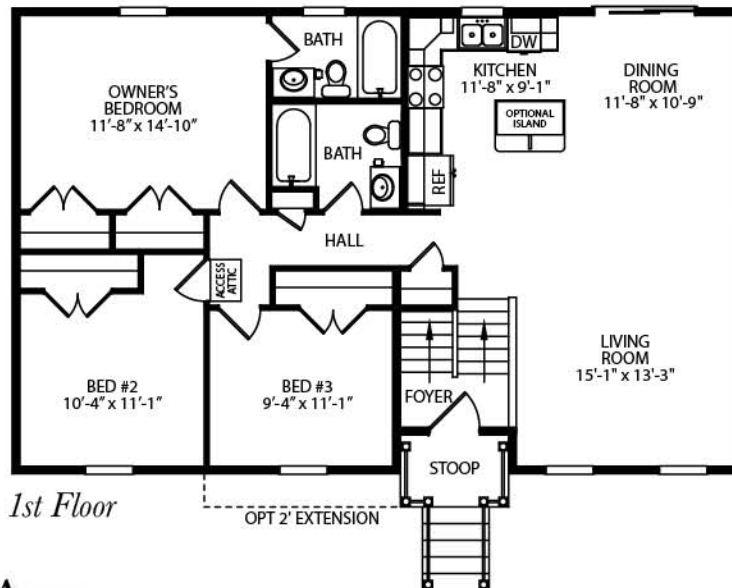

The Liberty

Split Foyer Home

Standard Elevation

Optional Elevations

www.jamyershomes.com

The Builder Of *Choices*

The Liberty

1,217 Sq. Ft. Living Space

Foundation Plan

1st Floor

www.jamyershomes.com

160 Ram Drive, Hanover, PA, 17331 | 717.632.9406 | 1.800.368.9990

Details and dimensions on floor plans are approximate and subject to change. Appearance of actual house may vary from model photographs shown.