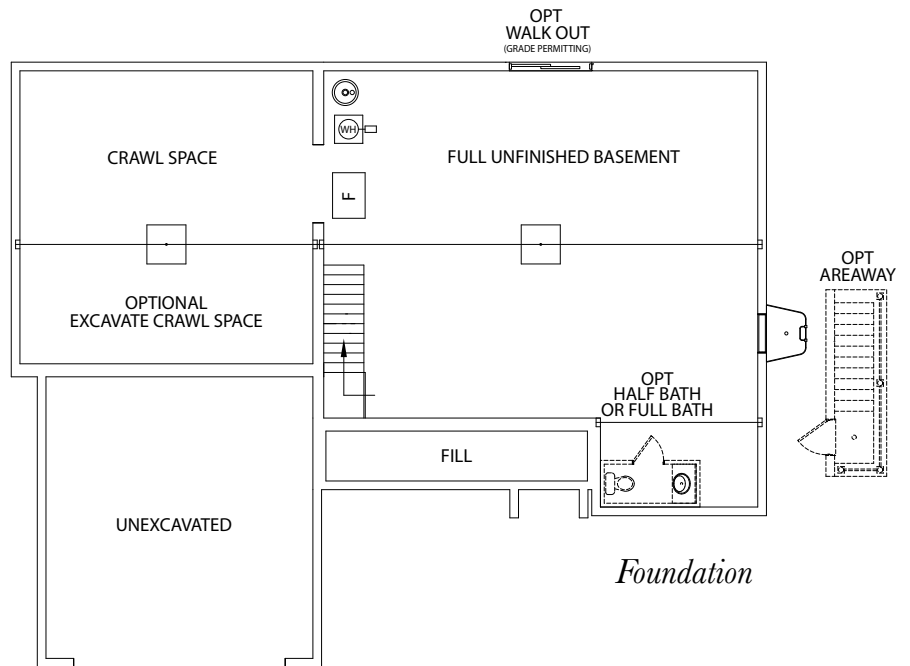

# The Northwood

One Story Home

*Standard Elevation*

*Optional Elevations*

[www.jamyershomes.com](http://www.jamyershomes.com)

The Builder Of *Choices*

# The Northwood

1,616 Sq. Ft. Living Space

[www.jamyershomes.com](http://www.jamyershomes.com)

160 Ram Drive, Hanover, PA, 17331 | 717.632.9406 | 1.800.368.9990

Details and dimensions on floor plans are approximate and subject to change. Appearance of actual house may vary from model photographs shown.