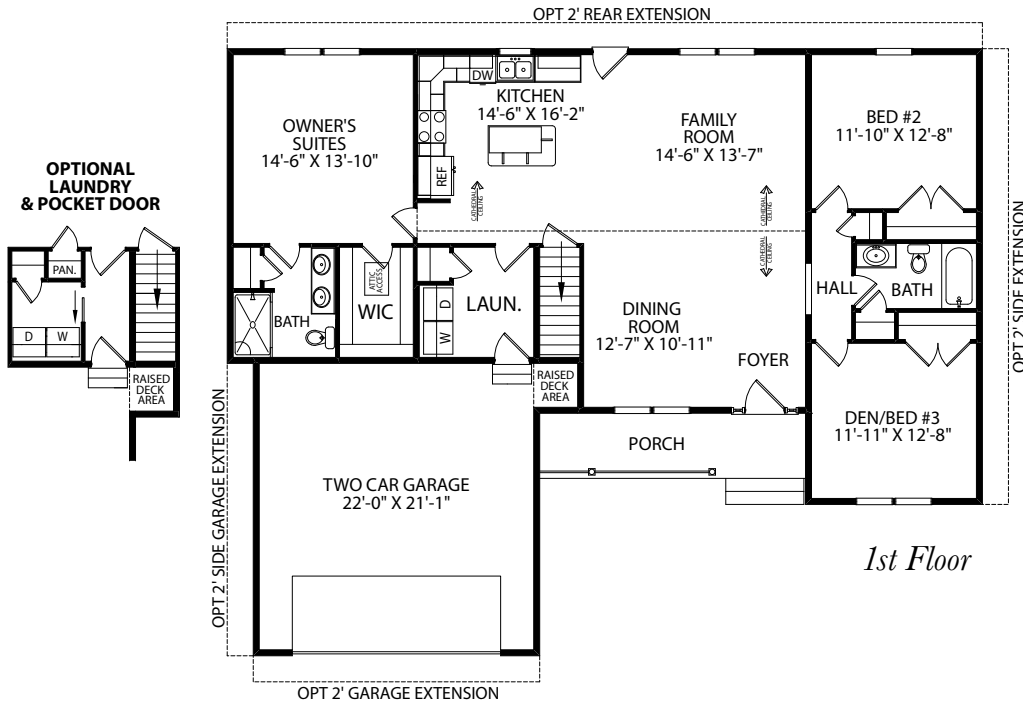

# The Northwood

One Story Home

*Standard Elevation*

*Optional Elevations*

[www.jamyershomes.com](http://www.jamyershomes.com)

The Builder Of *Choices*

# The Northwood

1,616 Sq. Ft. Living Space

[www.jamyershomes.com](http://www.jamyershomes.com)

160 Ram Drive, Hanover, PA, 17331 | 717.632.9406 | 1.800.368.9990

Details and dimensions on floor plans are approximate and subject to change. Appearance of actual house may vary from model photographs shown.