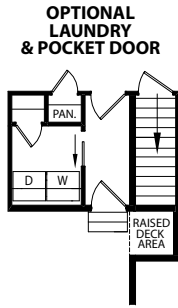

# The Northwood

One Story Home

*Standard Elevation*

*Optional Elevations*

[www.jamyershomes.com](http://www.jamyershomes.com)

The Builder Of *Choices*

# The Northwood

1,616 Sq. Ft. Living Space

[www.jamyershomes.com](http://www.jamyershomes.com)

160 Ram Drive, Hanover, PA, 17331 | 717.632.9406 | 1.800.368.9990

Details and dimensions on floor plans are approximate and subject to change. Appearance of actual house may vary from model photographs shown.