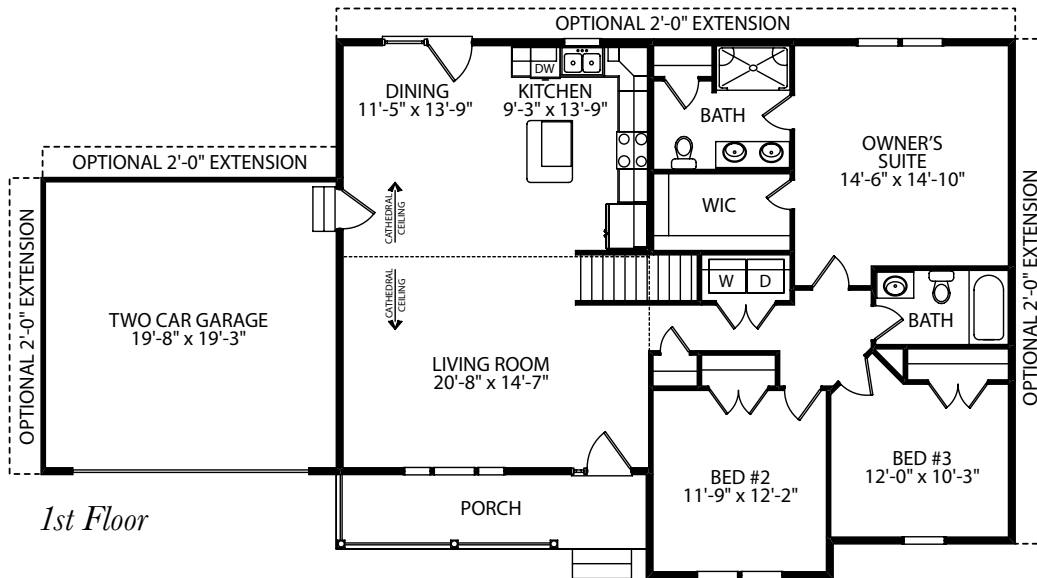

The Madison

One Story Home

Standard Elevation

Optional Elevations

www.jamyershomes.com

The Builder Of *Choices*

The Madison

1,495 Sq. Ft. Living Space