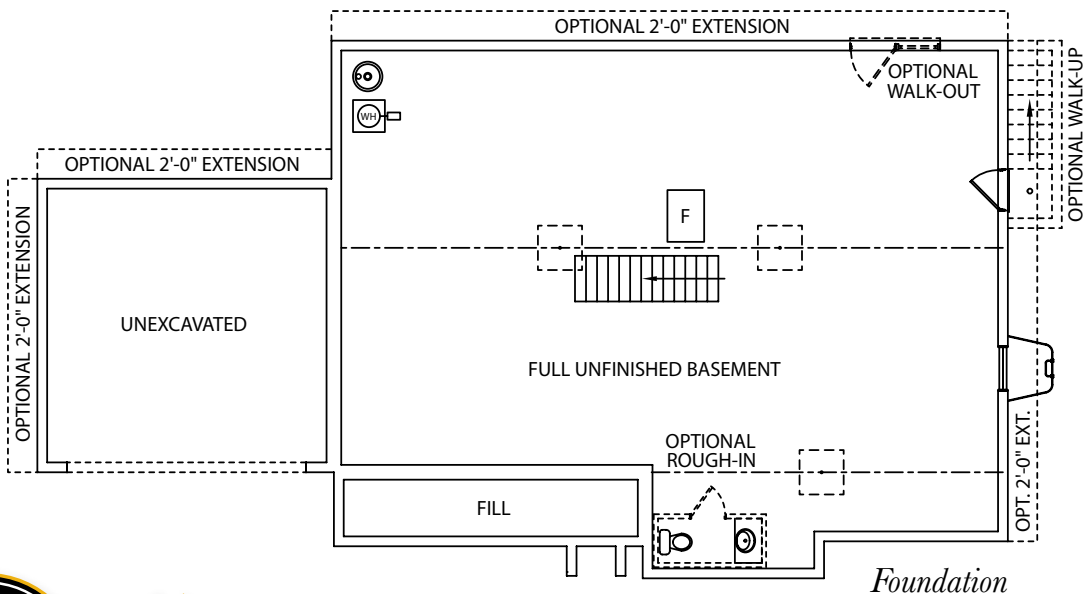

The Madison

One Story Home

Standard Elevation

Optional Elevations

www.jamyershomes.com

The Builder Of *Choices*

The Madison

1,495 Sq. Ft. Living Space