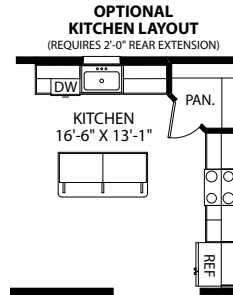

# The Oakmont

2,119 Sq. Ft. Living Space

[www.jamyershomes.com](http://www.jamyershomes.com)

160 Ram Drive, Hanover, PA, 17331 | 717.632.9406 | 1.800.368.9990

Details and dimensions on floor plans are approximate and subject to change. Appearance of actual house may vary from model photographs shown.