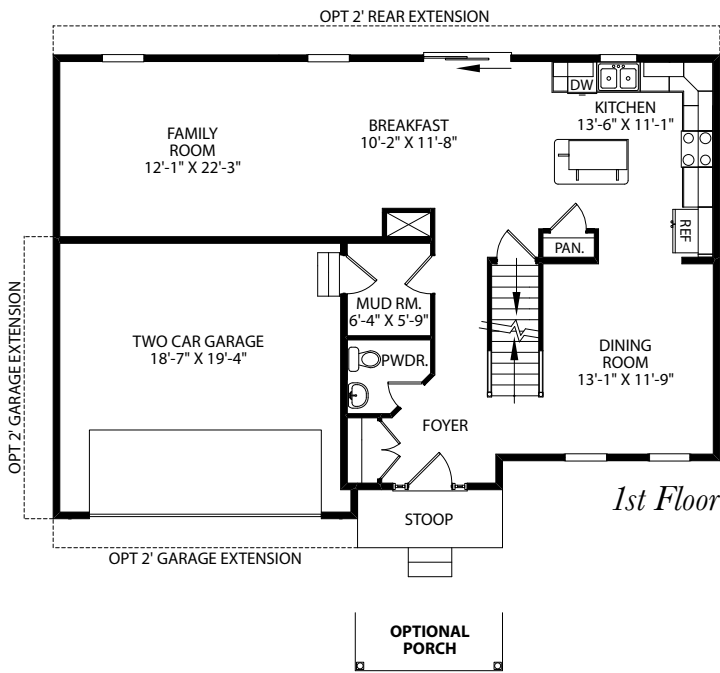

# The Oakmont

Two Story Home

*Standard Elevation*

*Optional Elevations*

[www.jamyershomes.com](http://www.jamyershomes.com)

The Builder Of *Choices*

# The Oakmont

2,119 Sq. Ft. Living Space

[www.jamyershomes.com](http://www.jamyershomes.com)

160 Ram Drive, Hanover, PA, 17331 | 717.632.9406 | 1.800.368.9990

Details and dimensions on floor plans are approximate and subject to change. Appearance of actual house may vary from model photographs shown.