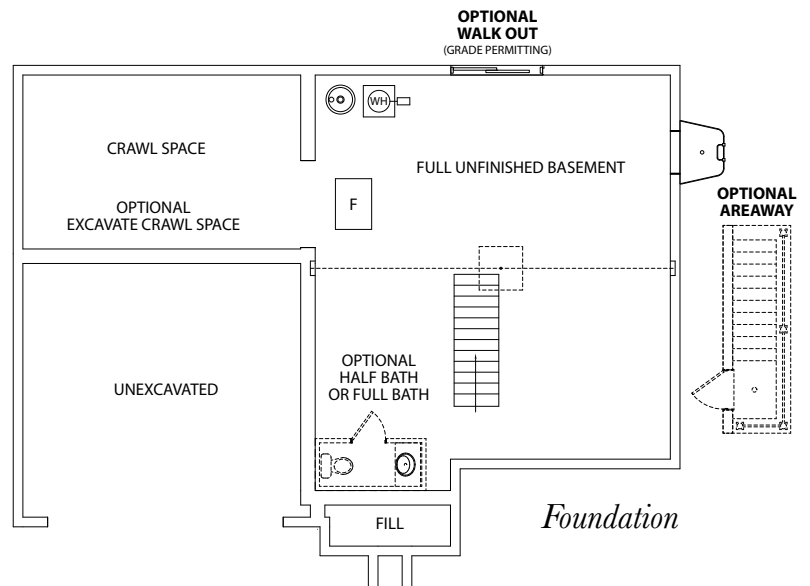

# The Oakmont

Two Story Home

*Standard Elevation*

*Optional Elevations*

[www.jamyershomes.com](http://www.jamyershomes.com)

The Builder Of *Choices*

# The Oakmont

2,119 Sq. Ft. Living Space

[www.jamyershomes.com](http://www.jamyershomes.com)

160 Ram Drive, Hanover, PA, 17331 | 717.632.9406 | 1.800.368.9990

Details and dimensions on floor plans are approximate and subject to change. Appearance of actual house may vary from model photographs shown.