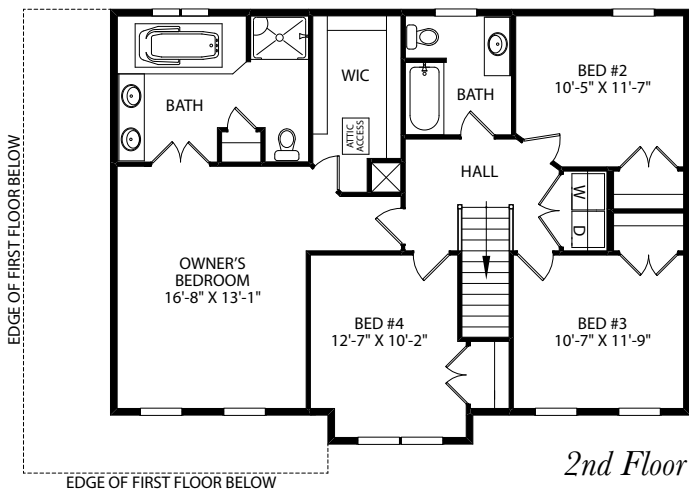

# The Oakmont

Two Story Home

*Standard Elevation*

*Optional Elevations*

[www.jamyershomes.com](http://www.jamyershomes.com)

The Builder Of *Choices*

# The Oakmont

2,119 Sq. Ft. Living Space

[www.jamyershomes.com](http://www.jamyershomes.com)

160 Ram Drive, Hanover, PA, 17331 | 717.632.9406 | 1.800.368.9990

Details and dimensions on floor plans are approximate and subject to change. Appearance of actual house may vary from model photographs shown.