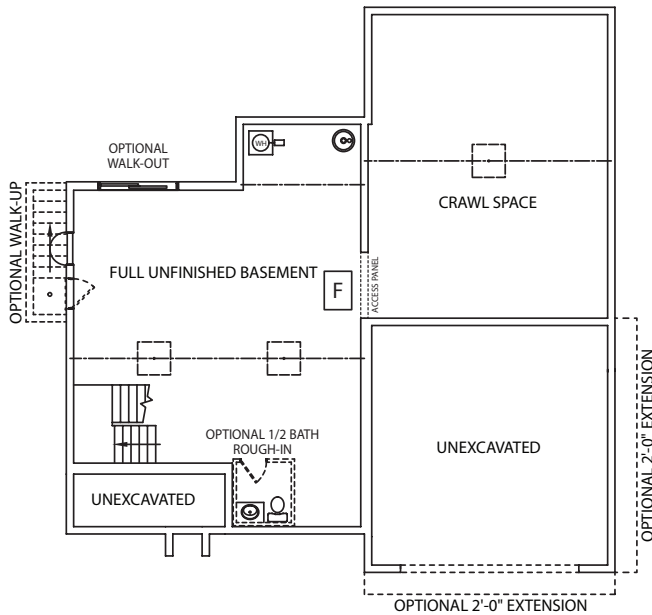

2nd Floor

Foundation