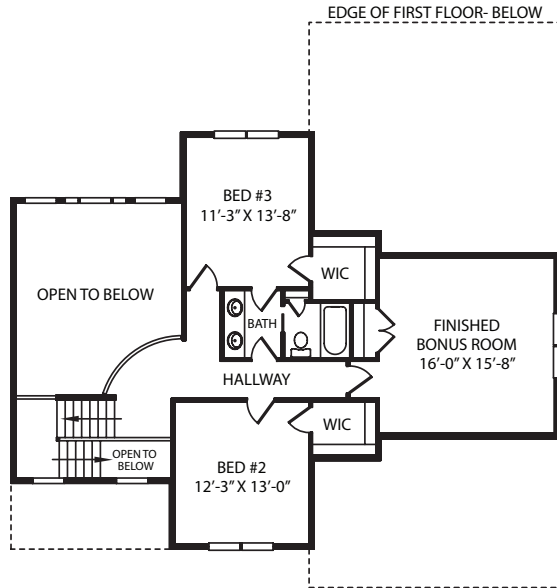

The Wakefield

Two Story Home

Standard Elevation

Optional Elevations

www.jamyershomes.com

The Builder Of *Choices*

The Wakefield

2,459 Sq. Ft. Living Space

2nd Floor

1st Floor

Foundation

www.jamyershomes.com

160 Ram Drive, Hanover, PA, 17331 | 717.632.9406 | 1.800.368.9990

Details and dimensions on floor plans are approximate and subject to change. Appearance of actual house may vary from model photographs shown.