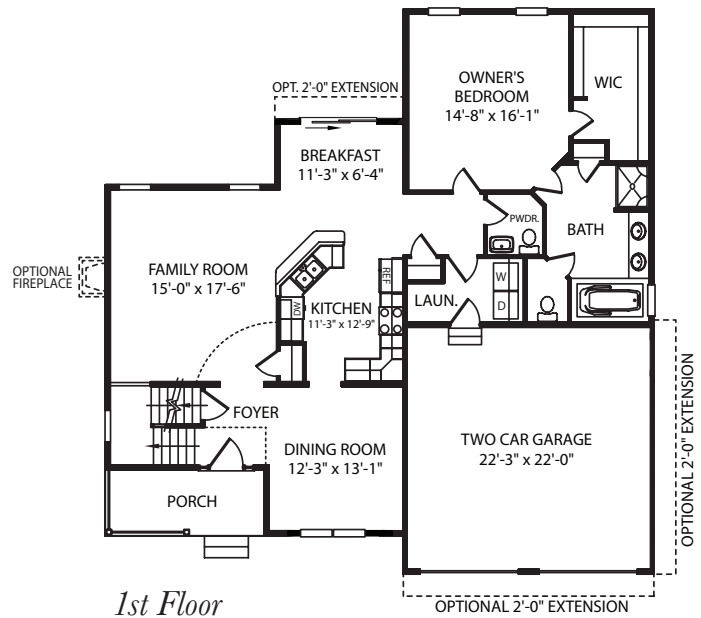

The Wakefield

Two Story Home

Standard Elevation

Optional Elevations

www.jamyershomes.com

The Builder Of *Choices*

The Wakefield

2,459 Sq. Ft. Living Space

2nd Floor

1st Floor

Foundation

www.jamyershomes.com

160 Ram Drive, Hanover, PA, 17331 | 717.632.9406 | 1.800.368.9990

Details and dimensions on floor plans are approximate and subject to change. Appearance of actual house may vary from model photographs shown.