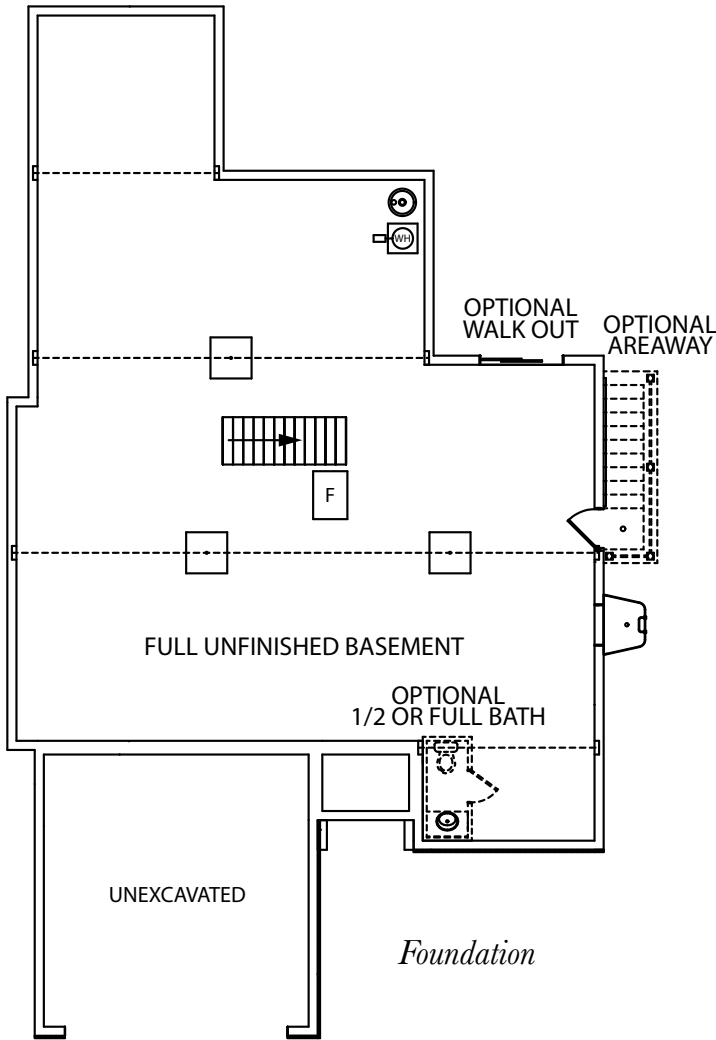

The Nicole

One Story Home

Standard Elevation

Optional Elevations

www.jamyershomes.com

The Builder Of *Choices*

The Nicole

1,920 Sq. Ft. Living Space