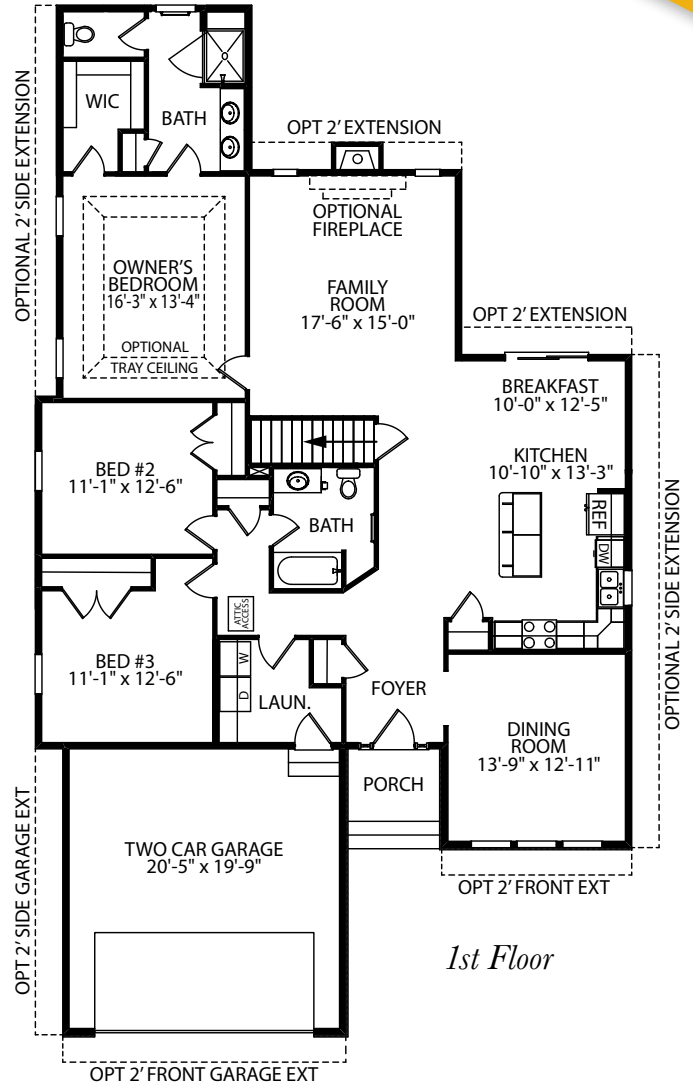

The Nicole

One Story Home

Standard Elevation

Optional Elevations

www.jamyershomes.com

The Builder Of *Choices*

The Nicole

1,920 Sq. Ft. Living Space