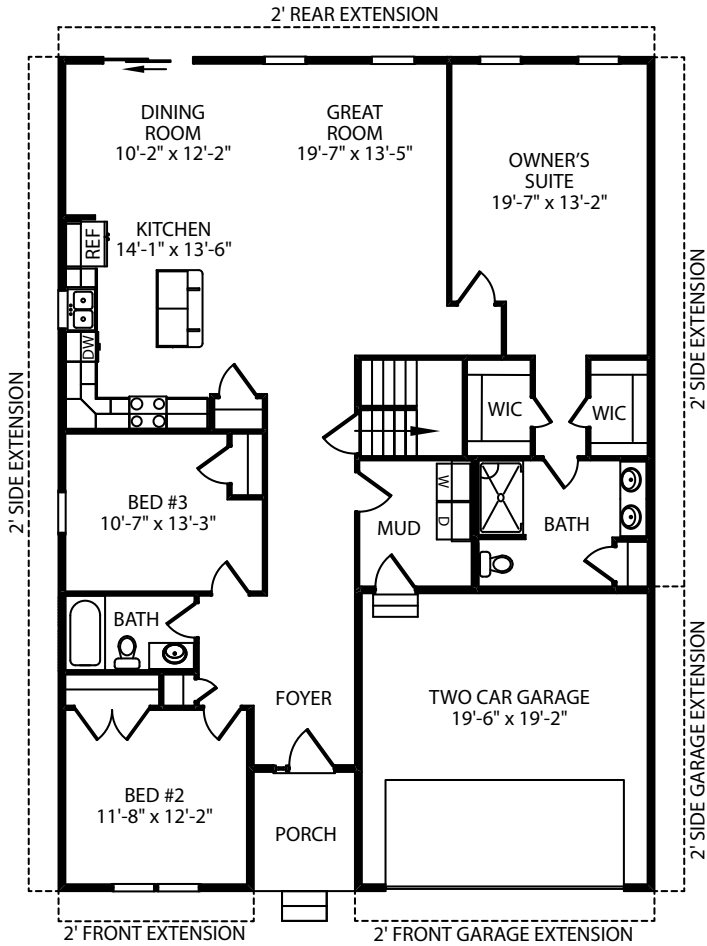

The Elizabeth

One Story Home

Standard Elevation

Optional Elevations

www.jamyershomes.com

The Builder Of *Choices*

The Elizabeth

1,798 Sq. Ft. Living Space