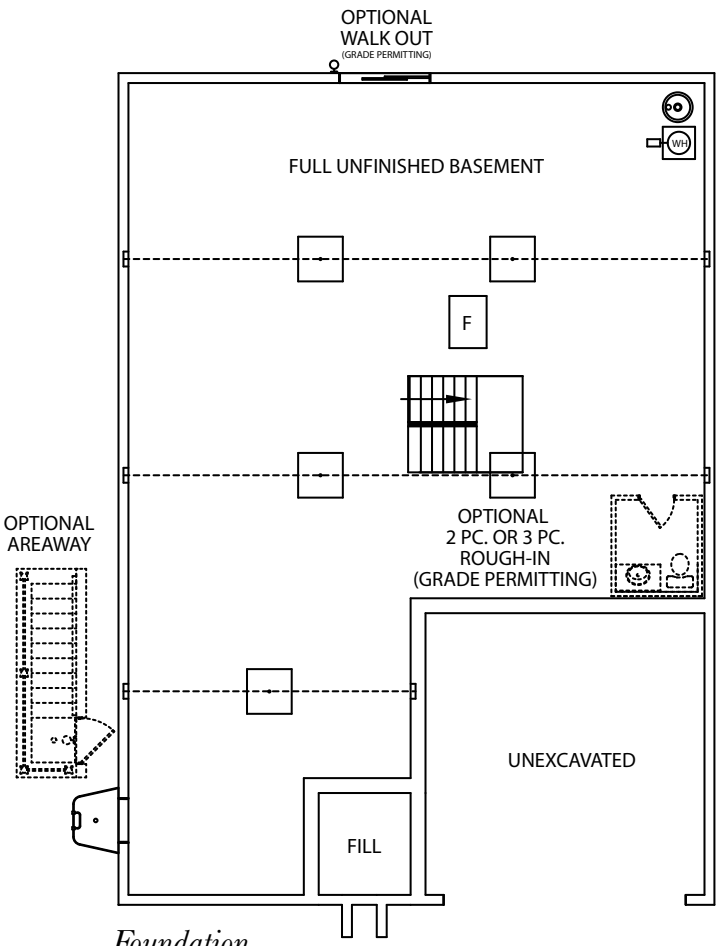

www.jamyershomes.com

160 Ram Drive, Hanover, PA, 17331 | 717.632.9406 | 1.800.368.9990

Details and dimensions on floor plans are approximate and subject to change. Appearance of actual house may vary from model photographs shown.