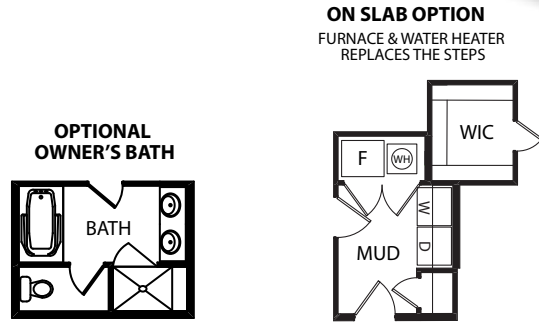

www.jamyershomes.com

160 Ram Drive, Hanover, PA, 17331 | 717.632.9406 | 1.800.368.9990

Details and dimensions on floor plans are approximate and subject to change. Appearance of actual house may vary from model photographs shown.