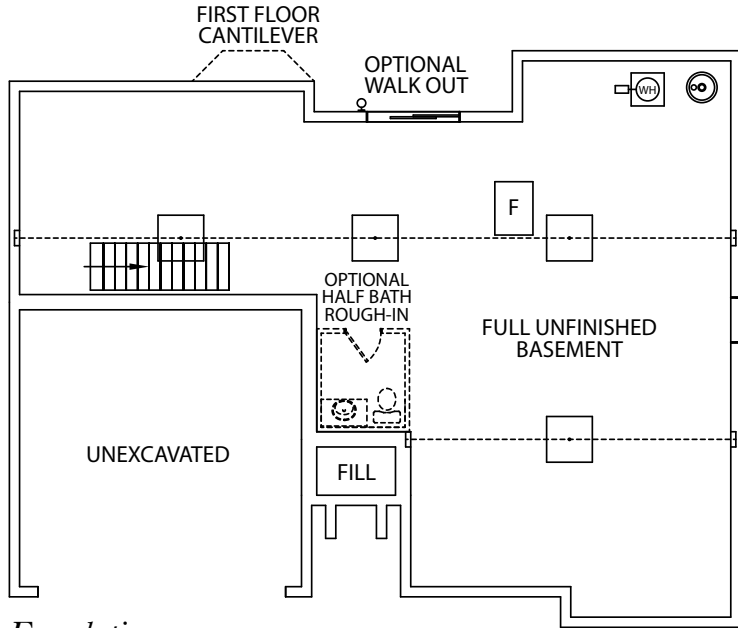

The Remilee

One Story Home

Standard Elevation

Optional Elevations

www.jamyershomes.com

The Builder Of *Choices*

The Remilee

1,222 Sq. Ft. Living Space

Foundation

OPTIONAL SUPER BATH WITH WALK-IN-CLOSET

1st Floor

www.jamyershomes.com

160 Ram Drive, Hanover, PA, 17331 | 717.632.9406 | 1.800.368.9990

Details and dimensions on floor plans are approximate and subject to change. Appearance of actual house may vary from model photographs shown.