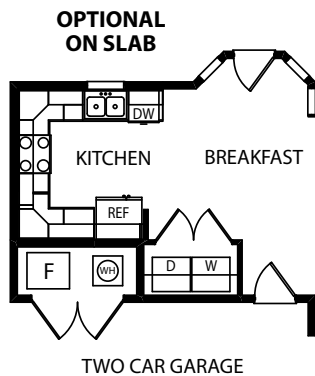

The Remilee

One Story Home

Standard Elevation

Optional Elevations

www.jamyershomes.com

The Builder Of *Choices*

The Remilee

1,222 Sq. Ft. Living Space

Foundation

OPTIONAL SUPER BATH WITH WALK-IN-CLOSET

1st Floor

www.jamyershomes.com

160 Ram Drive, Hanover, PA, 17331 | 717.632.9406 | 1.800.368.9990

Details and dimensions on floor plans are approximate and subject to change. Appearance of actual house may vary from model photographs shown.