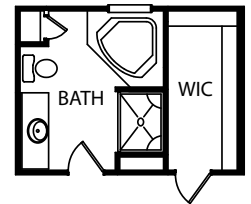

The Remilee

One Story Home

Standard Elevation

Optional Elevations

www.jamyershomes.com

The Builder Of *Choices*

The Remilee

1,222 Sq. Ft. Living Space

Foundation

OPTIONAL SUPER BATH WITH WALK-IN-CLOSET

1st Floor

www.jamyershomes.com

160 Ram Drive, Hanover, PA, 17331 | 717.632.9406 | 1.800.368.9990

Details and dimensions on floor plans are approximate and subject to change. Appearance of actual house may vary from model photographs shown.