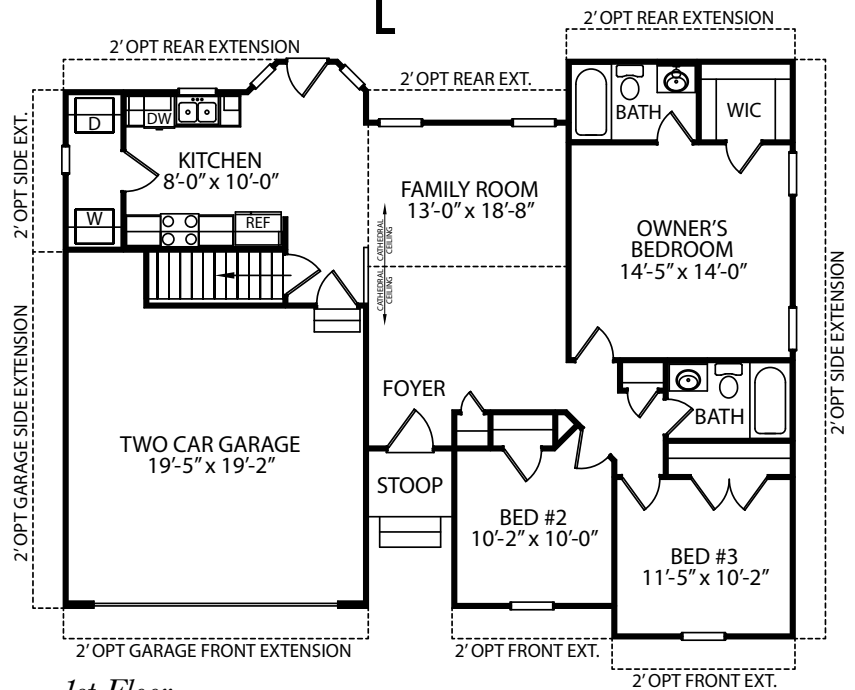

The Remilee

One Story Home

Standard Elevation

Optional Elevations

www.jamyershomes.com

The Builder Of *Choices*

The Remilee

1,222 Sq. Ft. Living Space

Foundation

OPTIONAL SUPER BATH WITH WALK-IN-CLOSET

1st Floor

www.jamyershomes.com

160 Ram Drive, Hanover, PA, 17331 | 717.632.9406 | 1.800.368.9990

Details and dimensions on floor plans are approximate and subject to change. Appearance of actual house may vary from model photographs shown.