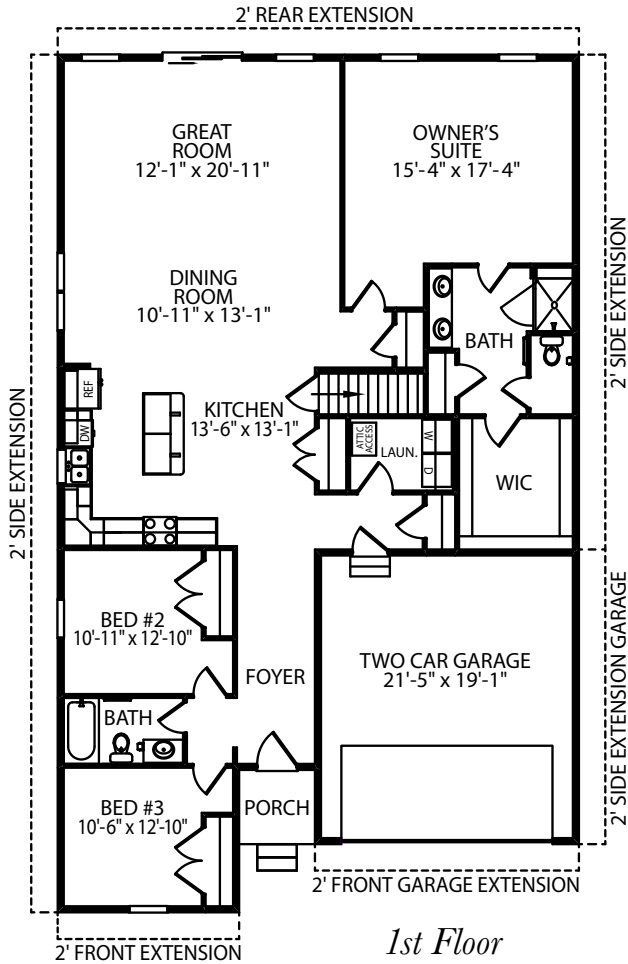

The Valerie

One Story Home

Standard Elevation

Optional Elevations

www.jamyershomes.com

The Builder Of *Choices*

The Valerie

1,973 Sq. Ft. Living Space