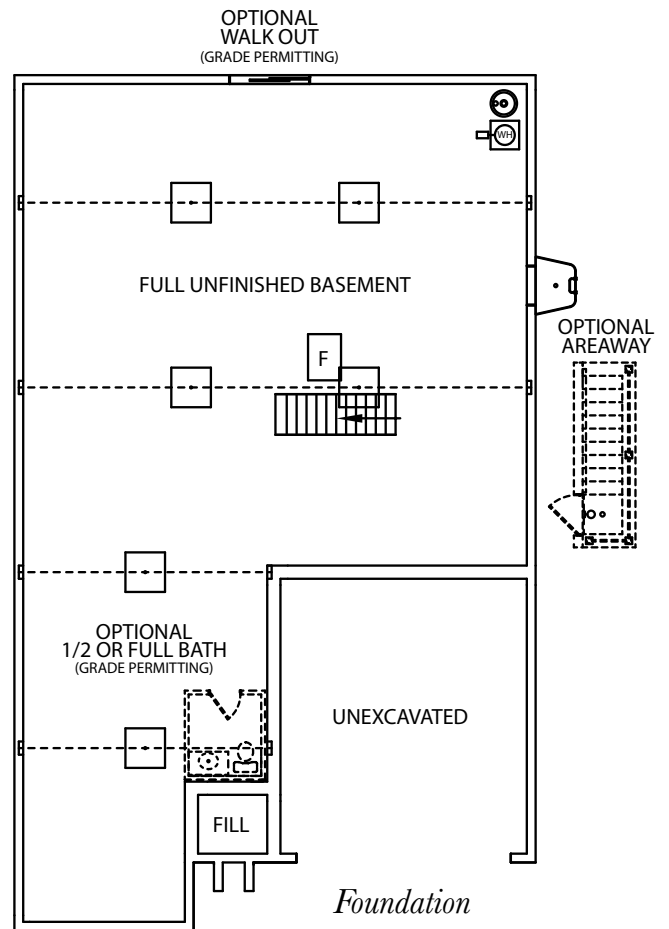

The Valerie

One Story Home

Standard Elevation

Optional Elevations

www.jamyershomes.com

The Builder Of *Choices*

The Valerie

1,973 Sq. Ft. Living Space