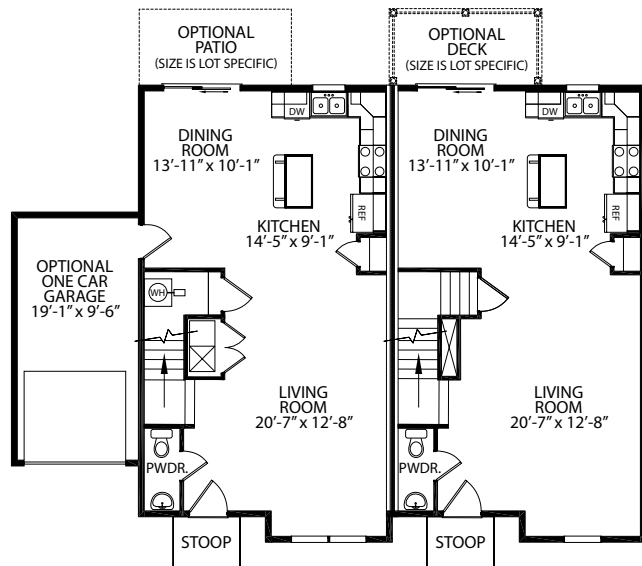

# The Delray

Duplex

*Standard Elevation*

[www.jamyershomes.com](http://www.jamyershomes.com)

The Builder Of *Choices*

# The Delray

## 1<sup>ST</sup> FLOOR 700 SF

UNIT SHOWN ON SLAB  
WITH OPTIONAL GARAGE

UNIT SHOWN WITH  
OPTIONAL BASEMENT

## 2<sup>ND</sup> FLOOR 700 SF