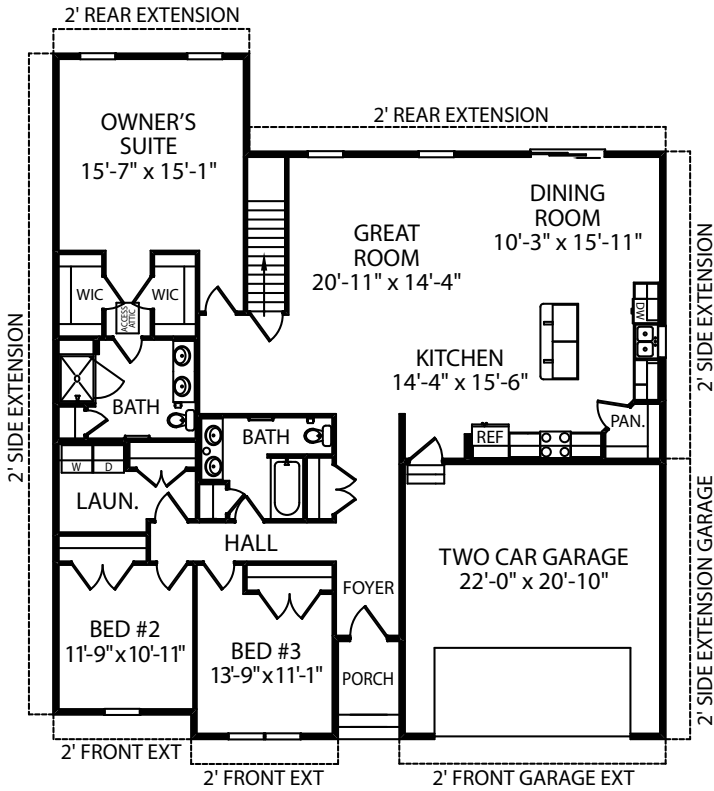

The Evelyn

One Story Home

Standard Elevation

Optional Elevations

www.jamyershomes.com

The Builder Of *Choices*

The Evelyn

1,984 Sq. Ft. Living Space

Details and dimensions on floor plans are approximate and subject to change. Appearance of actual house may vary from model photographs shown.