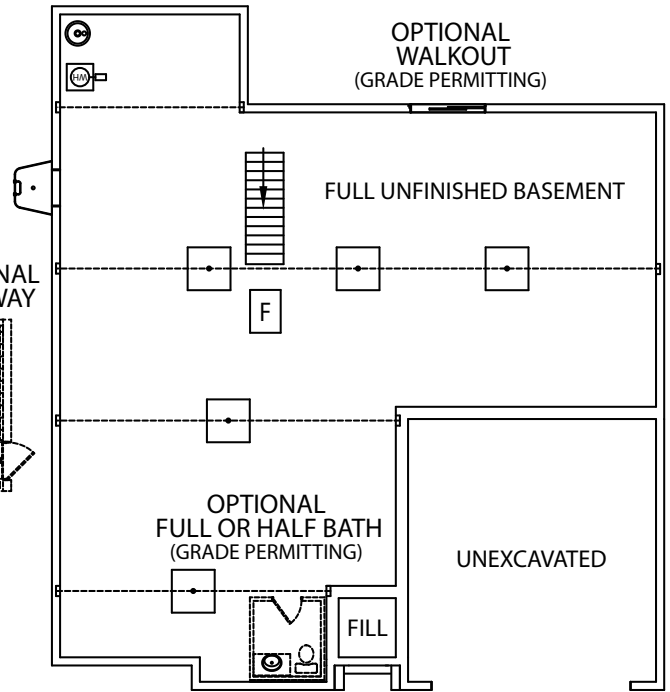

Foundation