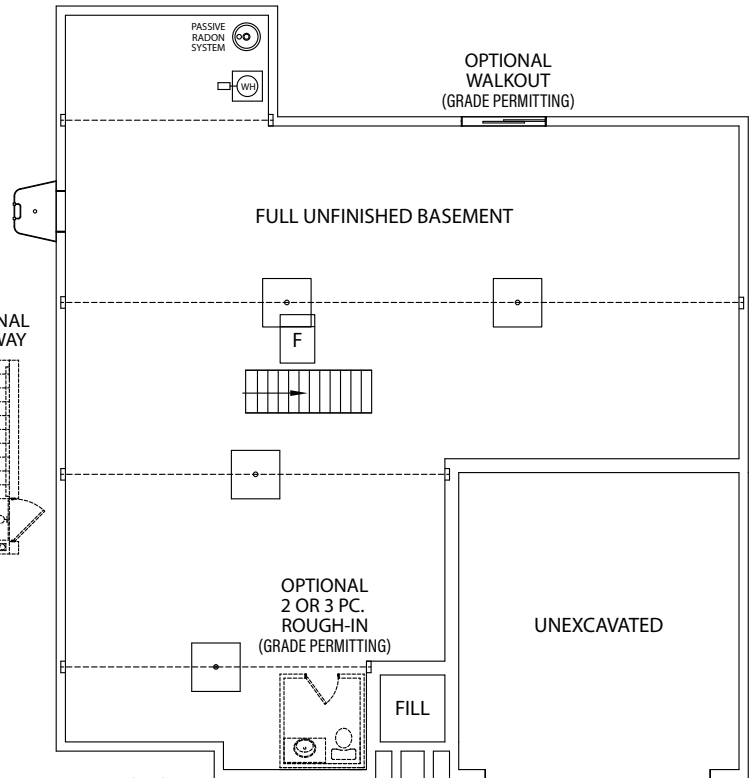

Foundation