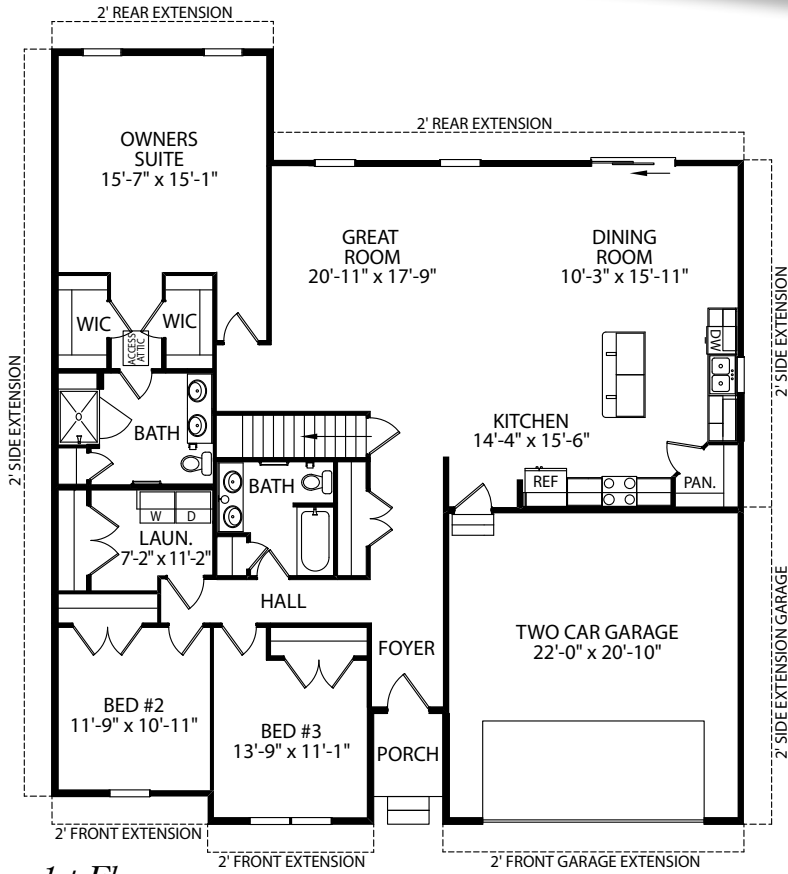

The Evelyn

One Story Home

Standard Elevation

Optional Elevations

www.jamyershomes.com

The Builder Of *Choices*

The Evelyn

1,984 Sq. Ft. Living Space

Details and dimensions on floor plans are approximate and subject to change. Appearance of actual house may vary from model photographs shown.