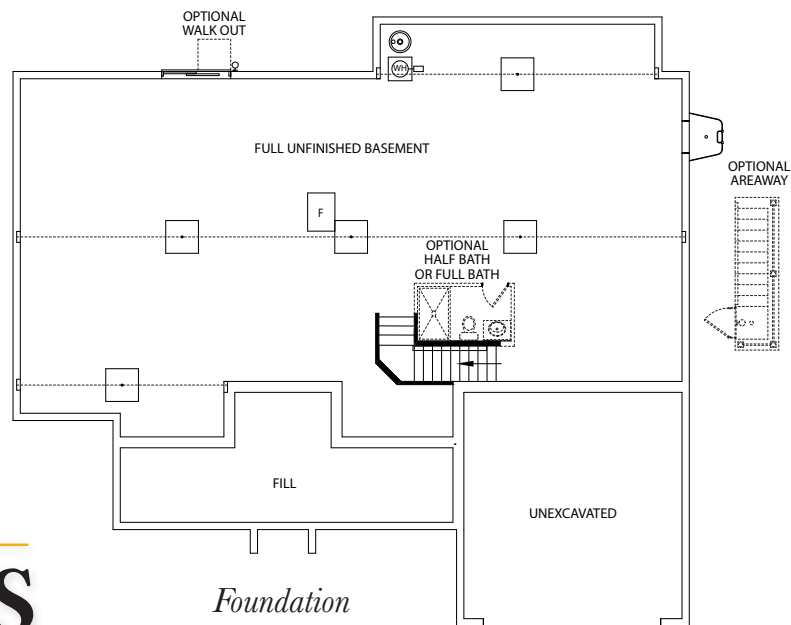

The Nash

One Story Home

Standard Elevation

Optional Elevations

www.jamyershomes.com

The Builder Of *Choices*

The Nash

2,074 Sq. Ft. Living Space