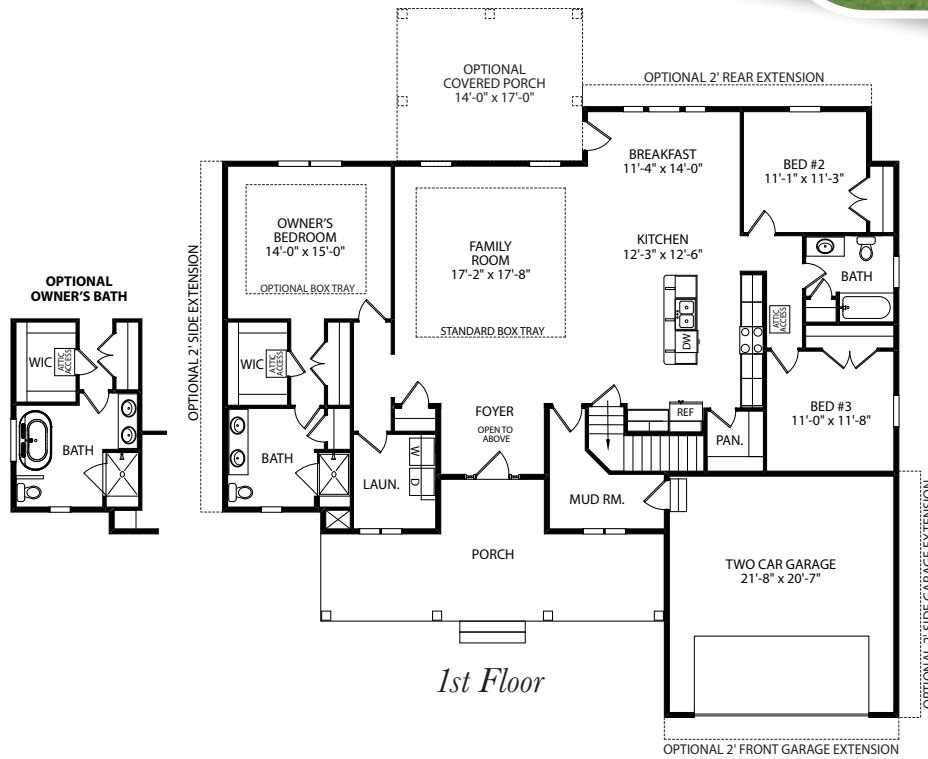

The Nash

One Story Home

Standard Elevation

Optional Elevations

www.jamyershomes.com

The Builder Of *Choices*

The Nash

2,074 Sq. Ft. Living Space