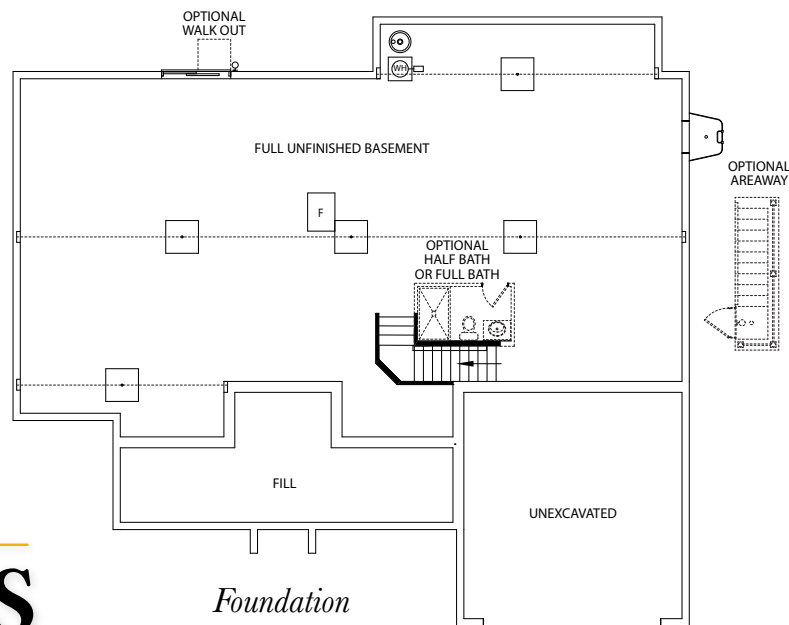

# The Nash

One Story Home

*Standard Elevation*

*Optional Elevations*

[www.jamyershomes.com](http://www.jamyershomes.com)

The Builder Of *Choices*

# The Nash

2,074 Sq. Ft. Living Space

[www.jamyershomes.com](http://www.jamyershomes.com)

160 Ram Drive, Hanover, PA, 17331 | 717.632.9406 | 1.800.368.9990

Details and dimensions on floor plans are approximate and subject to change. Appearance of actual house may vary from model photographs shown.