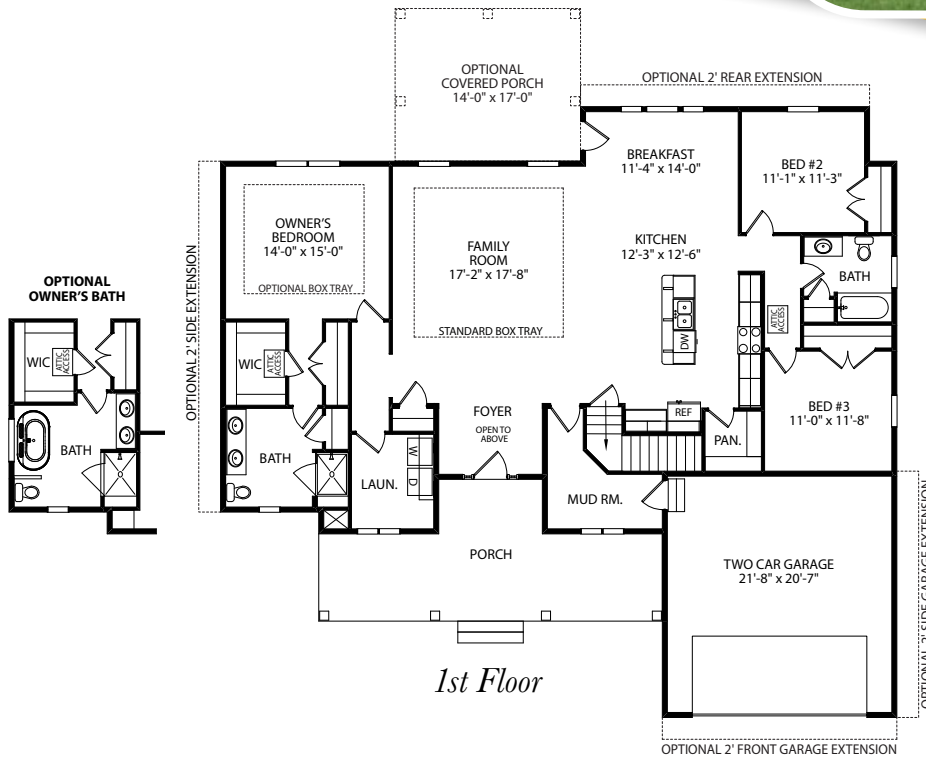

# The Nash

One Story Home

*Standard Elevation*

*Optional Elevations*

[www.jamyershomes.com](http://www.jamyershomes.com)

The Builder Of *Choices*

# The Nash

2,074 Sq. Ft. Living Space

[www.jamyershomes.com](http://www.jamyershomes.com)

160 Ram Drive, Hanover, PA, 17331 | 717.632.9406 | 1.800.368.9990

Details and dimensions on floor plans are approximate and subject to change. Appearance of actual house may vary from model photographs shown.