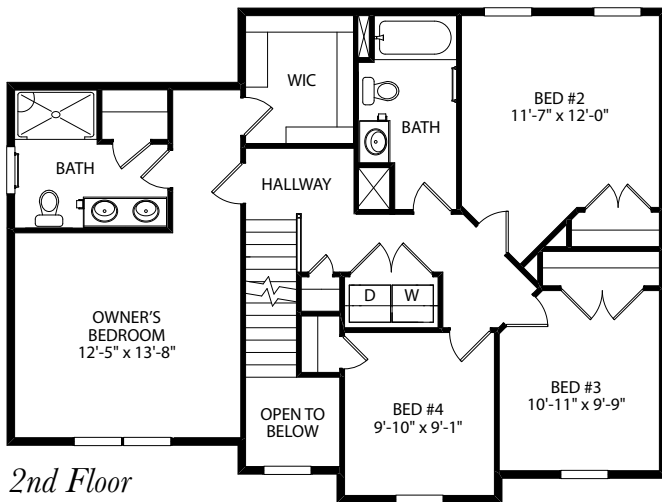

# The Aubrey

Two Story Home

*Standard Elevation*

*Optional Elevations*

[www.jamyershomes.com](http://www.jamyershomes.com)

The Builder Of *Choices*

# The Aubrey

1,751 Sq. Ft. Living Space

[www.jamyershomes.com](http://www.jamyershomes.com)

160 Ram Drive, Hanover, PA, 17331 | 717.632.9406 | 1.800.368.9990

Details and dimensions on floor plans are approximate and subject to change. Appearance of actual house may vary from model photographs shown.