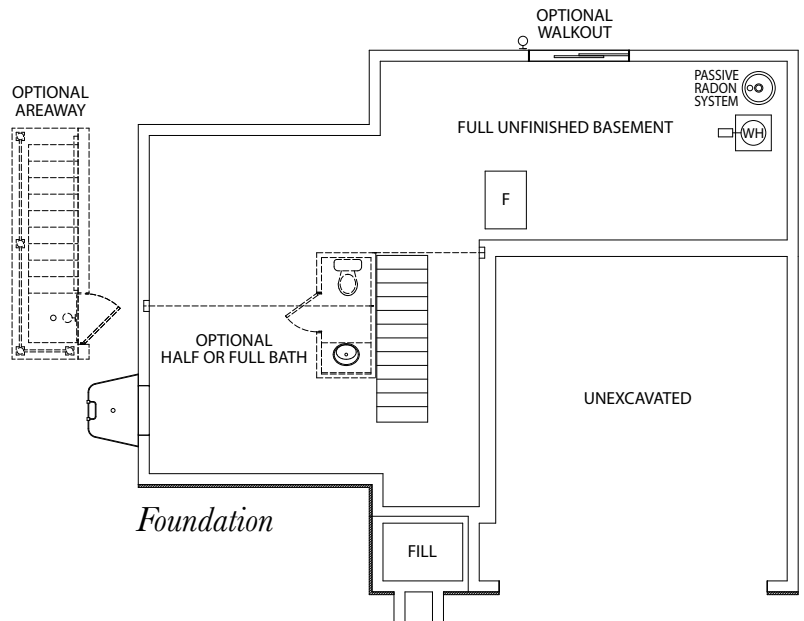

# The Aubrey

Two Story Home

*Standard Elevation*

*Optional Elevations*

[www.jamyershomes.com](http://www.jamyershomes.com)

The Builder Of *Choices*

# The Aubrey

1,751 Sq. Ft. Living Space

[www.jamyershomes.com](http://www.jamyershomes.com)

160 Ram Drive, Hanover, PA, 17331 | 717.632.9406 | 1.800.368.9990

Details and dimensions on floor plans are approximate and subject to change. Appearance of actual house may vary from model photographs shown.