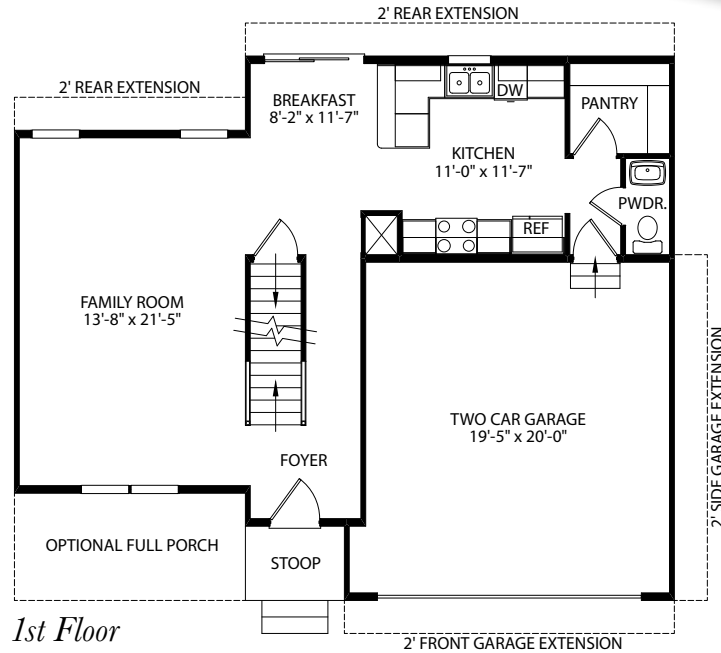

# The Aubrey

Two Story Home

*Standard Elevation*

*Optional Elevations*

[www.jamyershomes.com](http://www.jamyershomes.com)

The Builder Of *Choices*

# The Aubrey

1,751 Sq. Ft. Living Space

[www.jamyershomes.com](http://www.jamyershomes.com)

160 Ram Drive, Hanover, PA, 17331 | 717.632.9406 | 1.800.368.9990

Details and dimensions on floor plans are approximate and subject to change. Appearance of actual house may vary from model photographs shown.