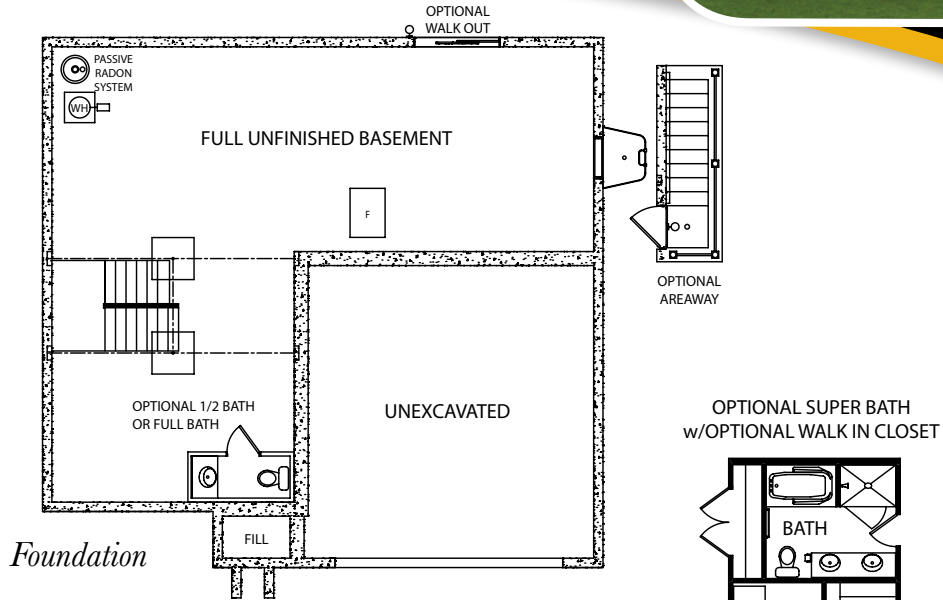

# The Belfare

Two Story Home

*Standard Elevation*

*Optional Elevations*

[www.jamyershomes.com](http://www.jamyershomes.com)

The Builder Of *Choices*

# The Belfare

2,334 Sq. Ft. Living Space

OPTIONAL SUPER BATH  
w/OPTIONAL WALK IN CLOSET

[www.jamyershomes.com](http://www.jamyershomes.com)

160 Ram Drive, Hanover, PA, 17331 | 717.632.9406 | 1.800.368.9990

Details and dimensions on floor plans are approximate and subject to change. Appearance of actual house may vary from model photographs shown.