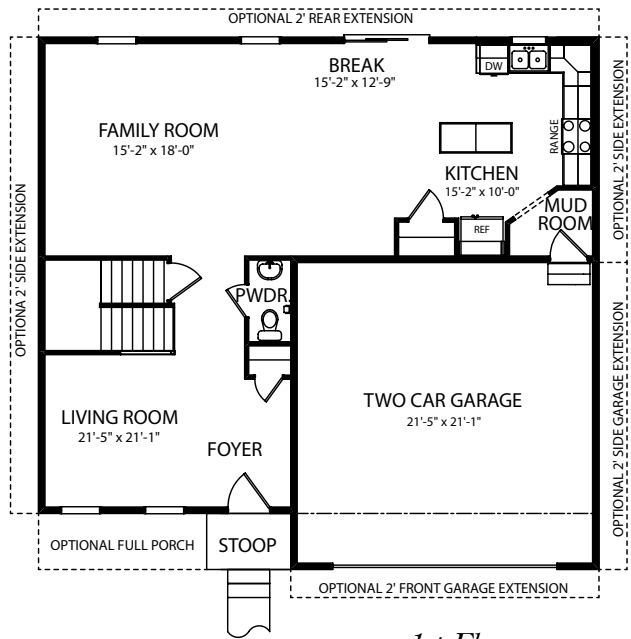

# The Belfare

Two Story Home

*Standard Elevation*

*Optional Elevations*

[www.jamyershomes.com](http://www.jamyershomes.com)

The Builder Of *Choices*

# The Belfare

2,334 Sq. Ft. Living Space

OPTIONAL SUPER BATH  
w/OPTIONAL WALK IN CLOSET

[www.jamyershomes.com](http://www.jamyershomes.com)

160 Ram Drive, Hanover, PA, 17331 | 717.632.9406 | 1.800.368.9990

Details and dimensions on floor plans are approximate and subject to change. Appearance of actual house may vary from model photographs shown.