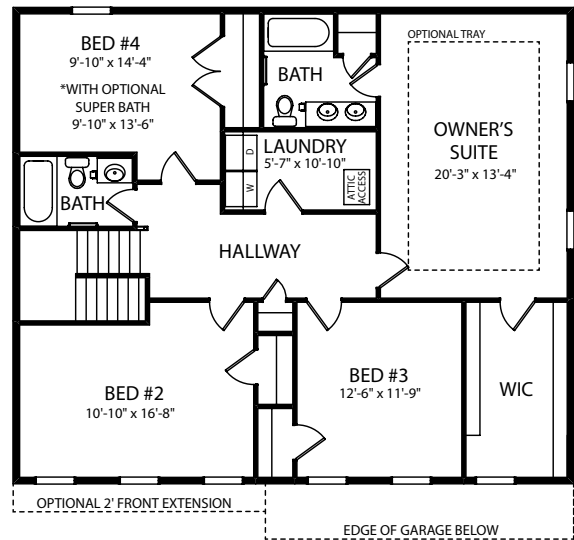

# The Belfare

Two Story Home

*Standard Elevation*

*Optional Elevations*

[www.jamyershomes.com](http://www.jamyershomes.com)

The Builder Of *Choices*

# The Belfare

2,334 Sq. Ft. Living Space

OPTIONAL SUPER BATH  
w/OPTIONAL WALK IN CLOSET

[www.jamyershomes.com](http://www.jamyershomes.com)

160 Ram Drive, Hanover, PA, 17331 | 717.632.9406 | 1.800.368.9990

Details and dimensions on floor plans are approximate and subject to change. Appearance of actual house may vary from model photographs shown.